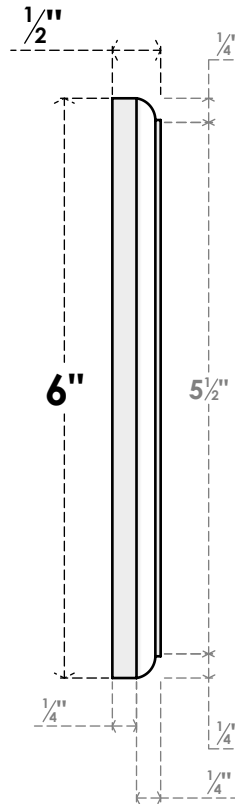

ROSP060X060X050SDG08

6"W X 6"H X 1/2"P STANDARD SEDGWICK STAR ROSETTE WITH ROUNDED EDGE, ARCHITECTURAL GRADE PVC

FRONT

SIDE

EKENA MILLWORK
2300 WEST MAIN ST.
CLARKSVILLE, TX 75426
TOLL FREE: 866-607-0453
WWW.EKENAMILLWORK.COM

NOTES

1. INSTALLATION TO BE COMPLETED IN ACCORDANCE WITH MANUFACTURER'S SPECIFICATIONS.
2. DRAWING MAY NOT BE TO SCALE
3. THIS DRAWING IS INTENDED FOR DESIGN AND PLANNING PURPOSES ONLY.
4. ALL INFORMATION CONTAINED HEREIN WAS CURRENT AT THE TIME OF DEVELOPMENT BUT MUST BE REVIEWED AND APPROVED BY THE PRODUCT MANUFACTURER TO BE CONSIDERED ACCURATE.
5. ARCHITECTURAL GRADE PVC PRODUCTS ARE MADE FROM EXPANDED CELLULAR PVC AND COME NATURALLY WHITE BUT MAY BE PAINTED