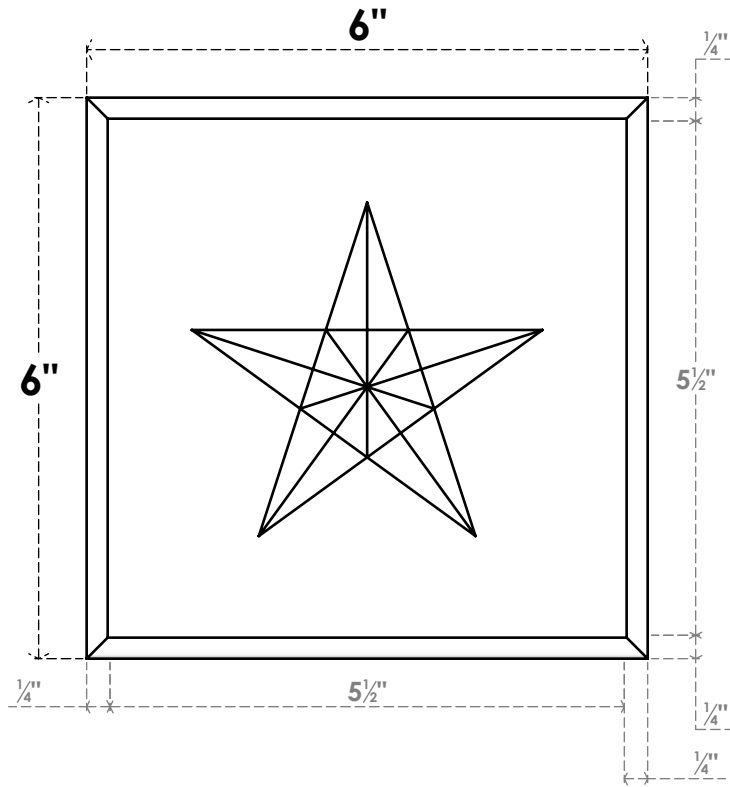

ROSP060X060X050SDG08

6"W X 6"H X 1/2"P STANDARD SEDGWICK STAR ROSETTE WITH ROUNDED EDGE, ARCHITECTURAL GRADE PVC

FRONT

SIDE

EKENA MILLWORK
2300 WEST MAIN ST.
CLARKSVILLE, TX 75426
TOLL FREE: 866-607-0453
WWW.EKENAMILLWORK.COM